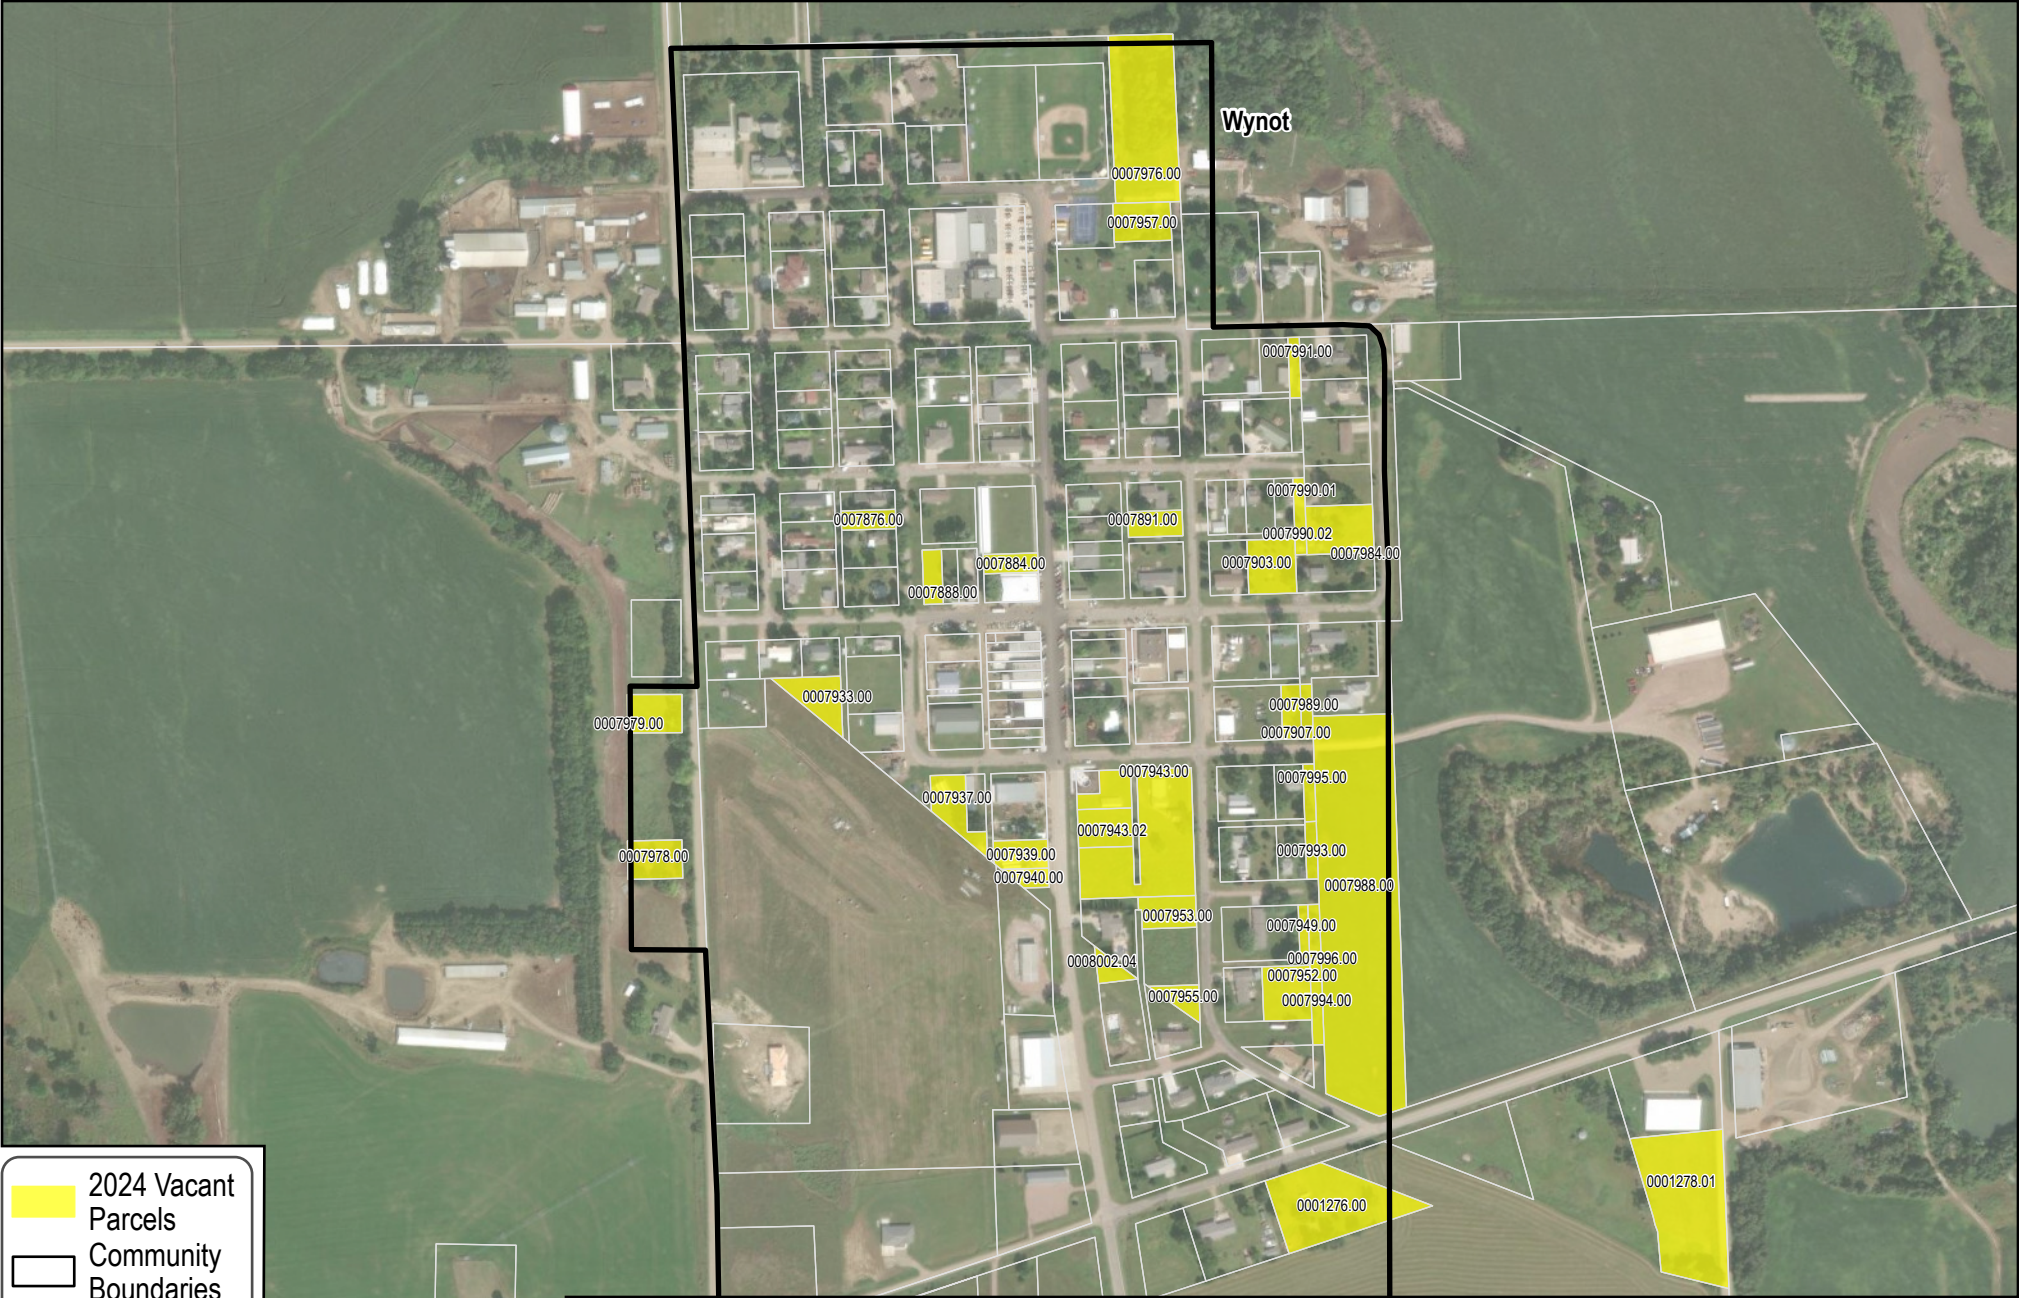

Wynot, NE

- 2024 Vacant Parcels
- Community Boundaries
- County Boundaries

Vacant Parcels
33

The 2024 Vacant Parcels include residential or commercial lots with a status of "unimproved."

The latest imagery available in the region was captured in 2024 and the earliest was captured in 2020.