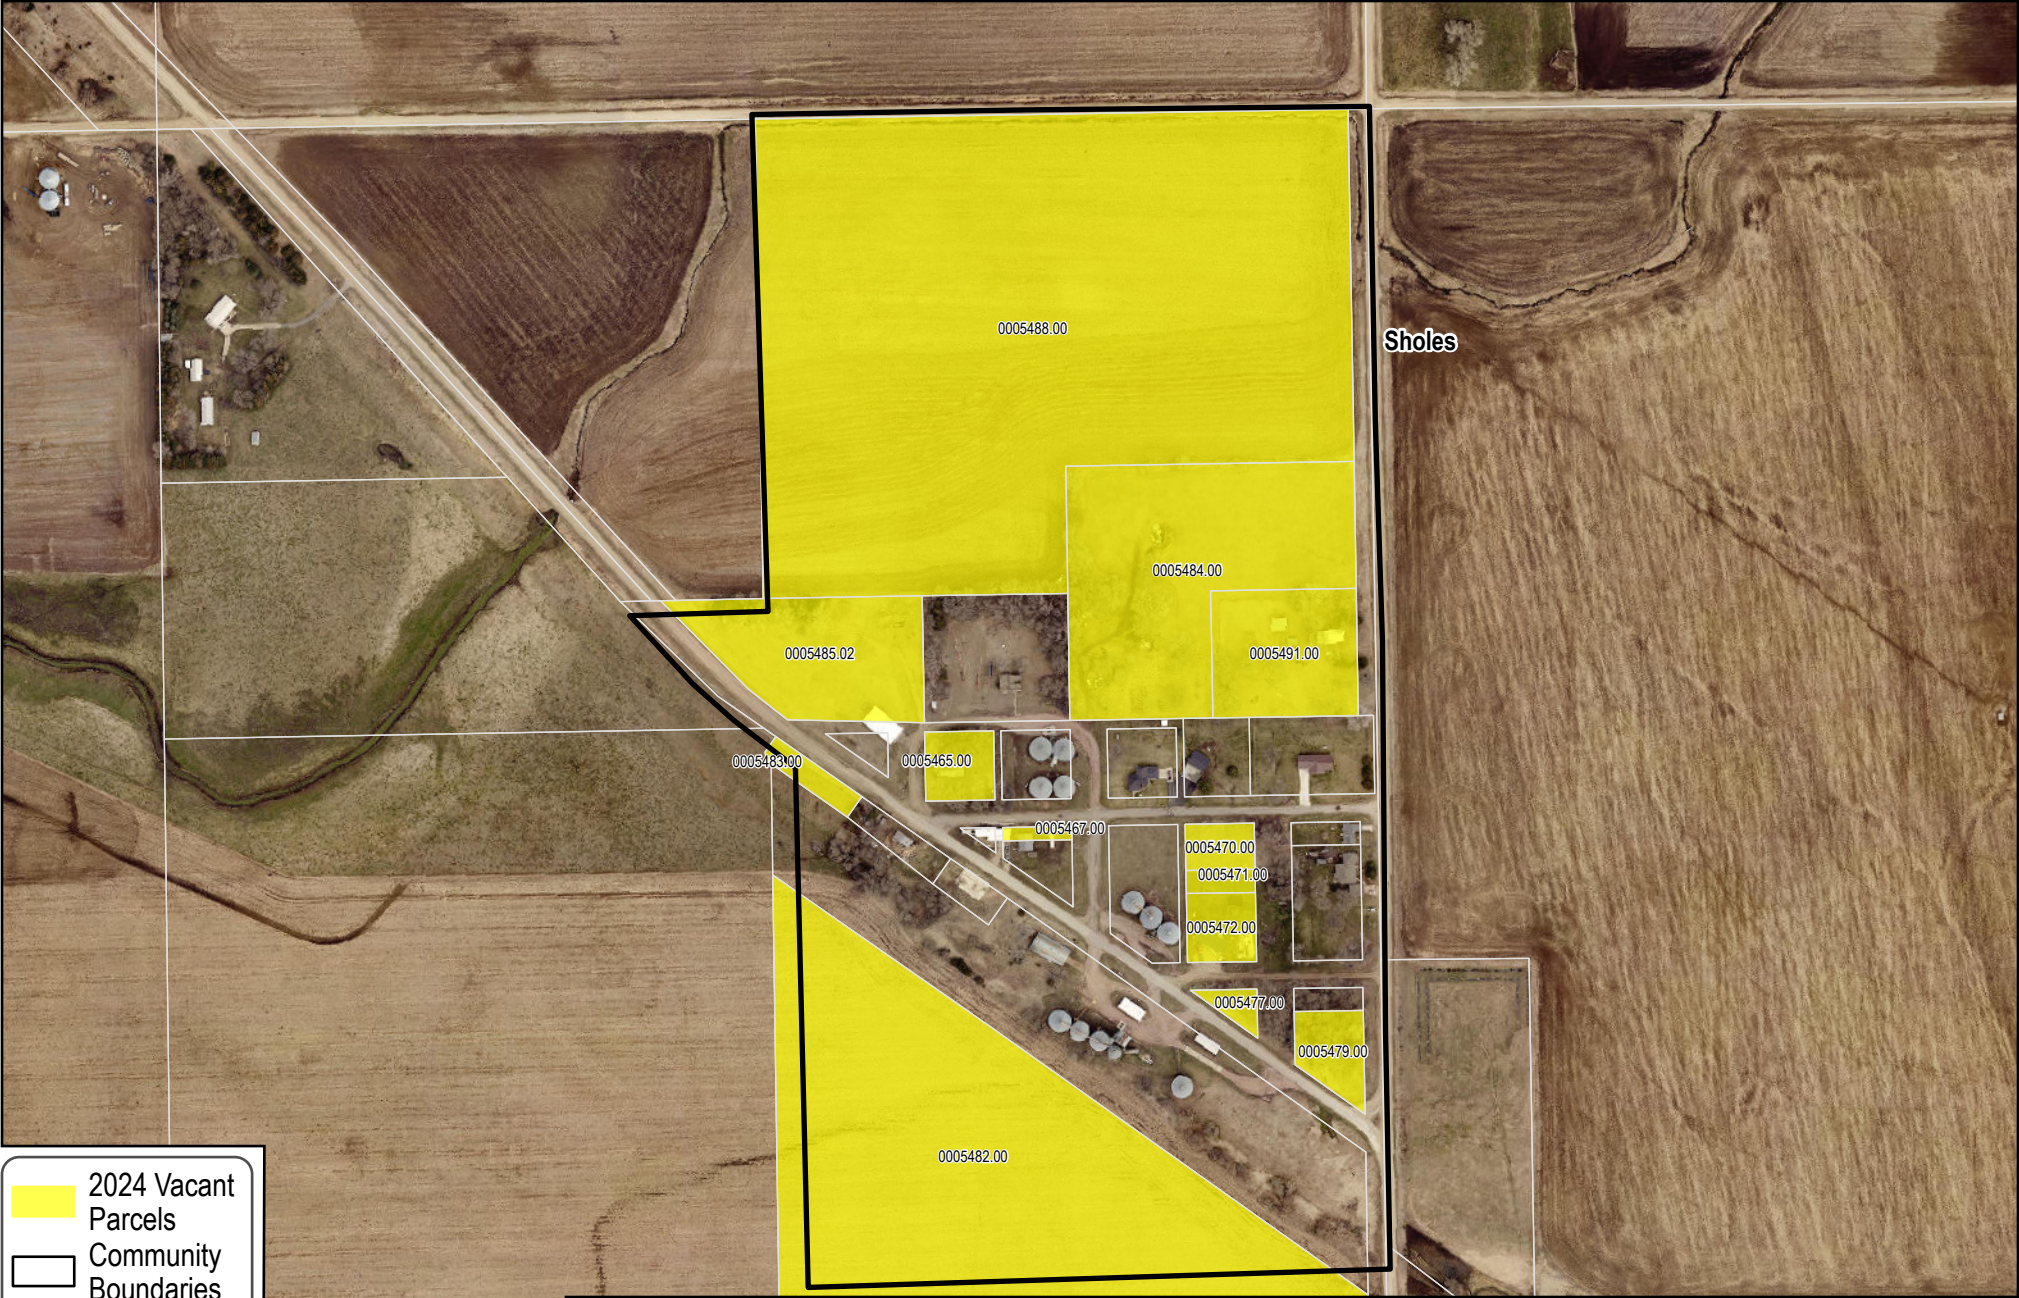

Sholes, NE

- 2024 Vacant Parcels
- Community Boundaries
- County Boundaries

Vacant Parcels
13

The 2024 Vacant Parcels include residential or commercial lots with a status of "unimproved."

The latest imagery available in the region was captured in 2024 and the earliest was captured in 2020.