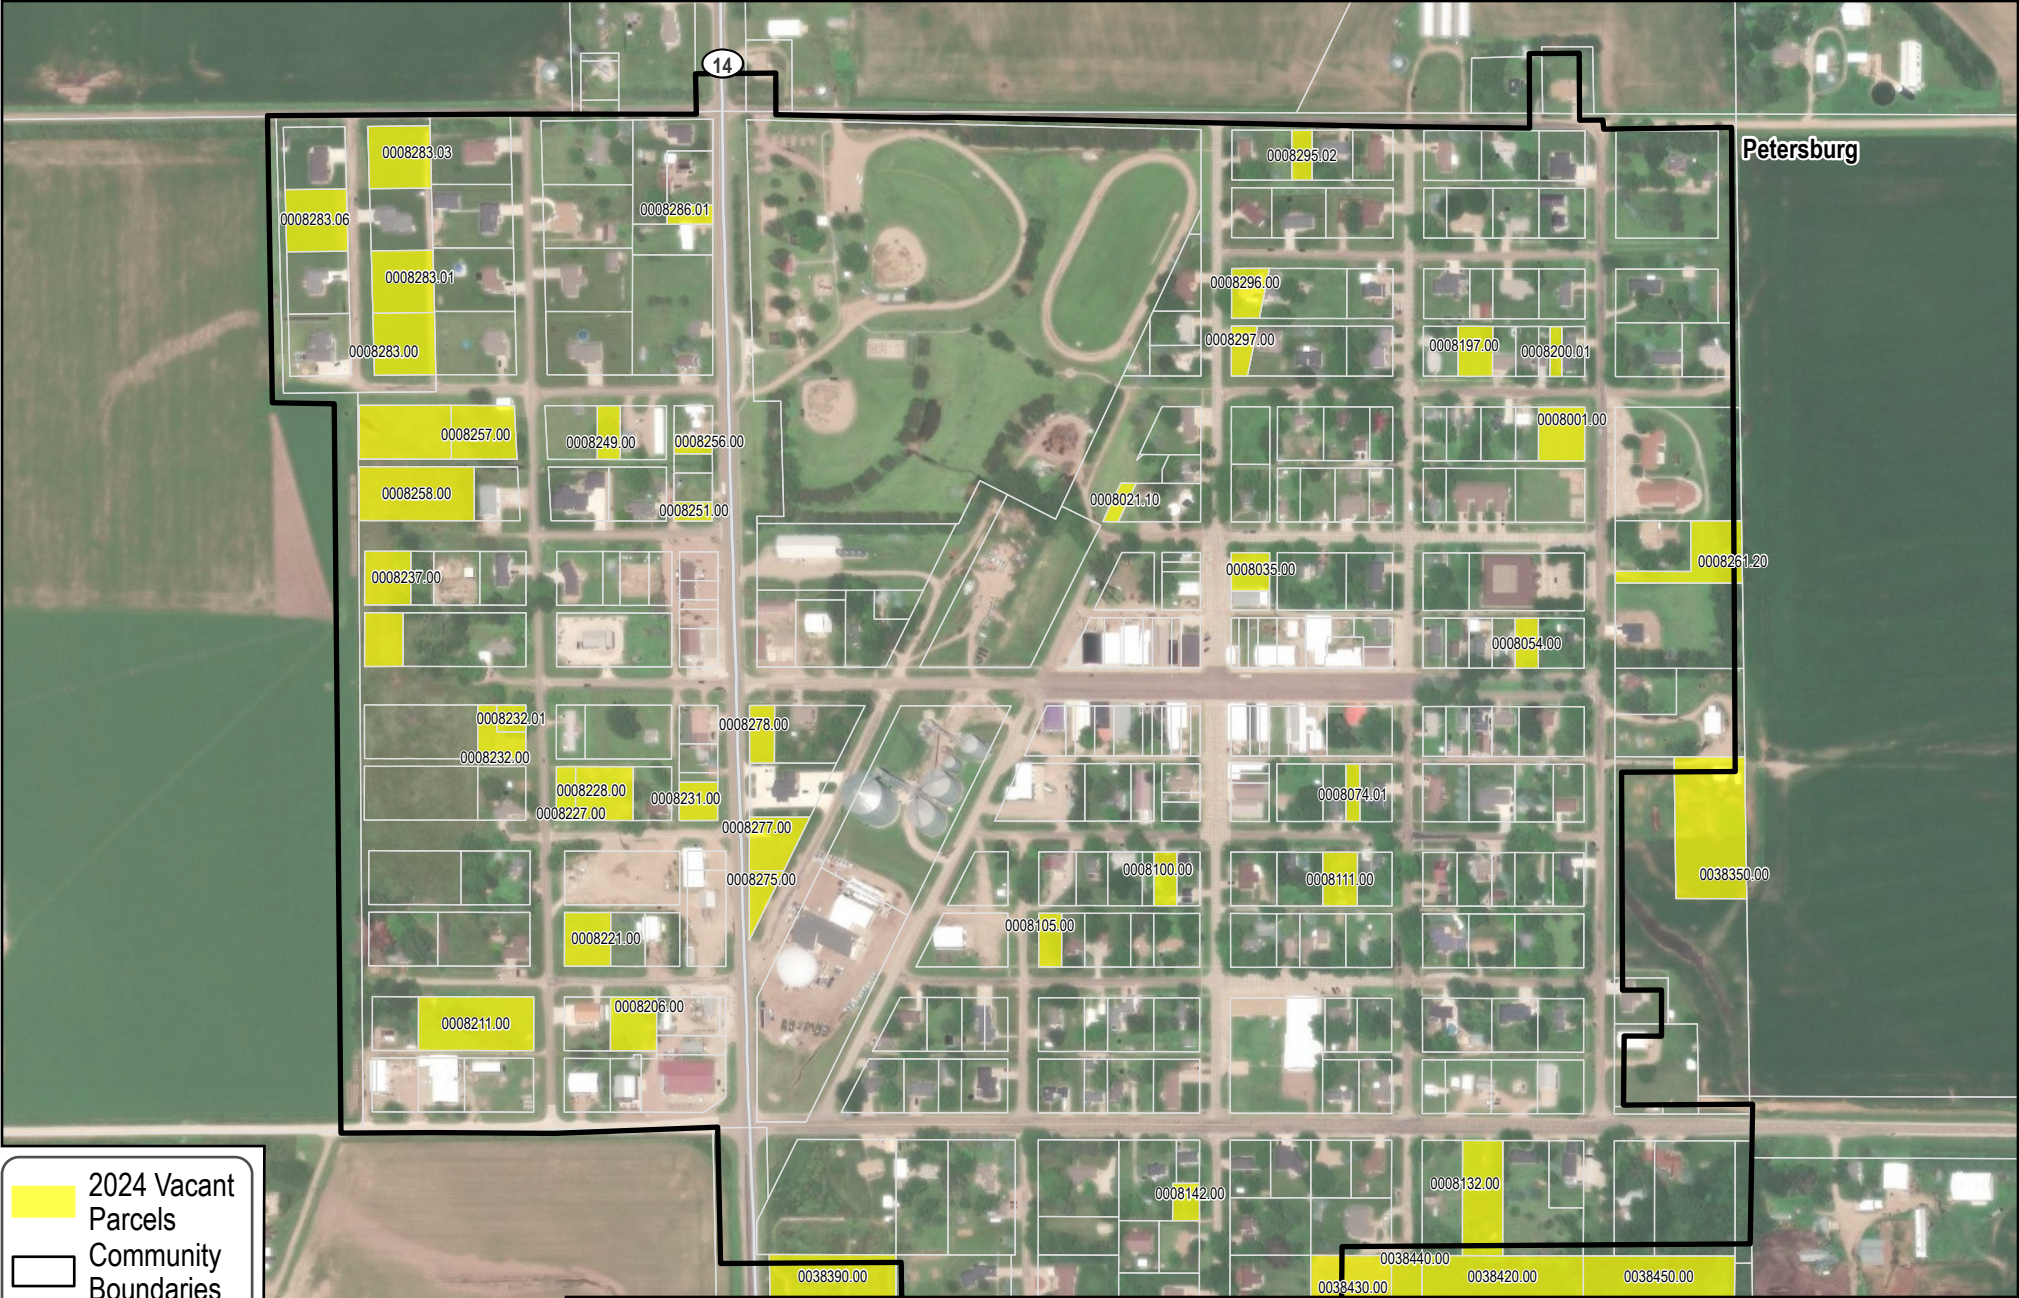

Petersburg, NE

Northeast Region Housing Analysis

-  2024 Vacant Parcels
-  Community Boundaries
-  County Boundaries

Vacant Parcels
44

The 2024 Vacant Parcels include residential or commercial lots with a status of "unimproved."

The latest imagery available in the region was captured in 2024 and the earliest was captured in 2020.