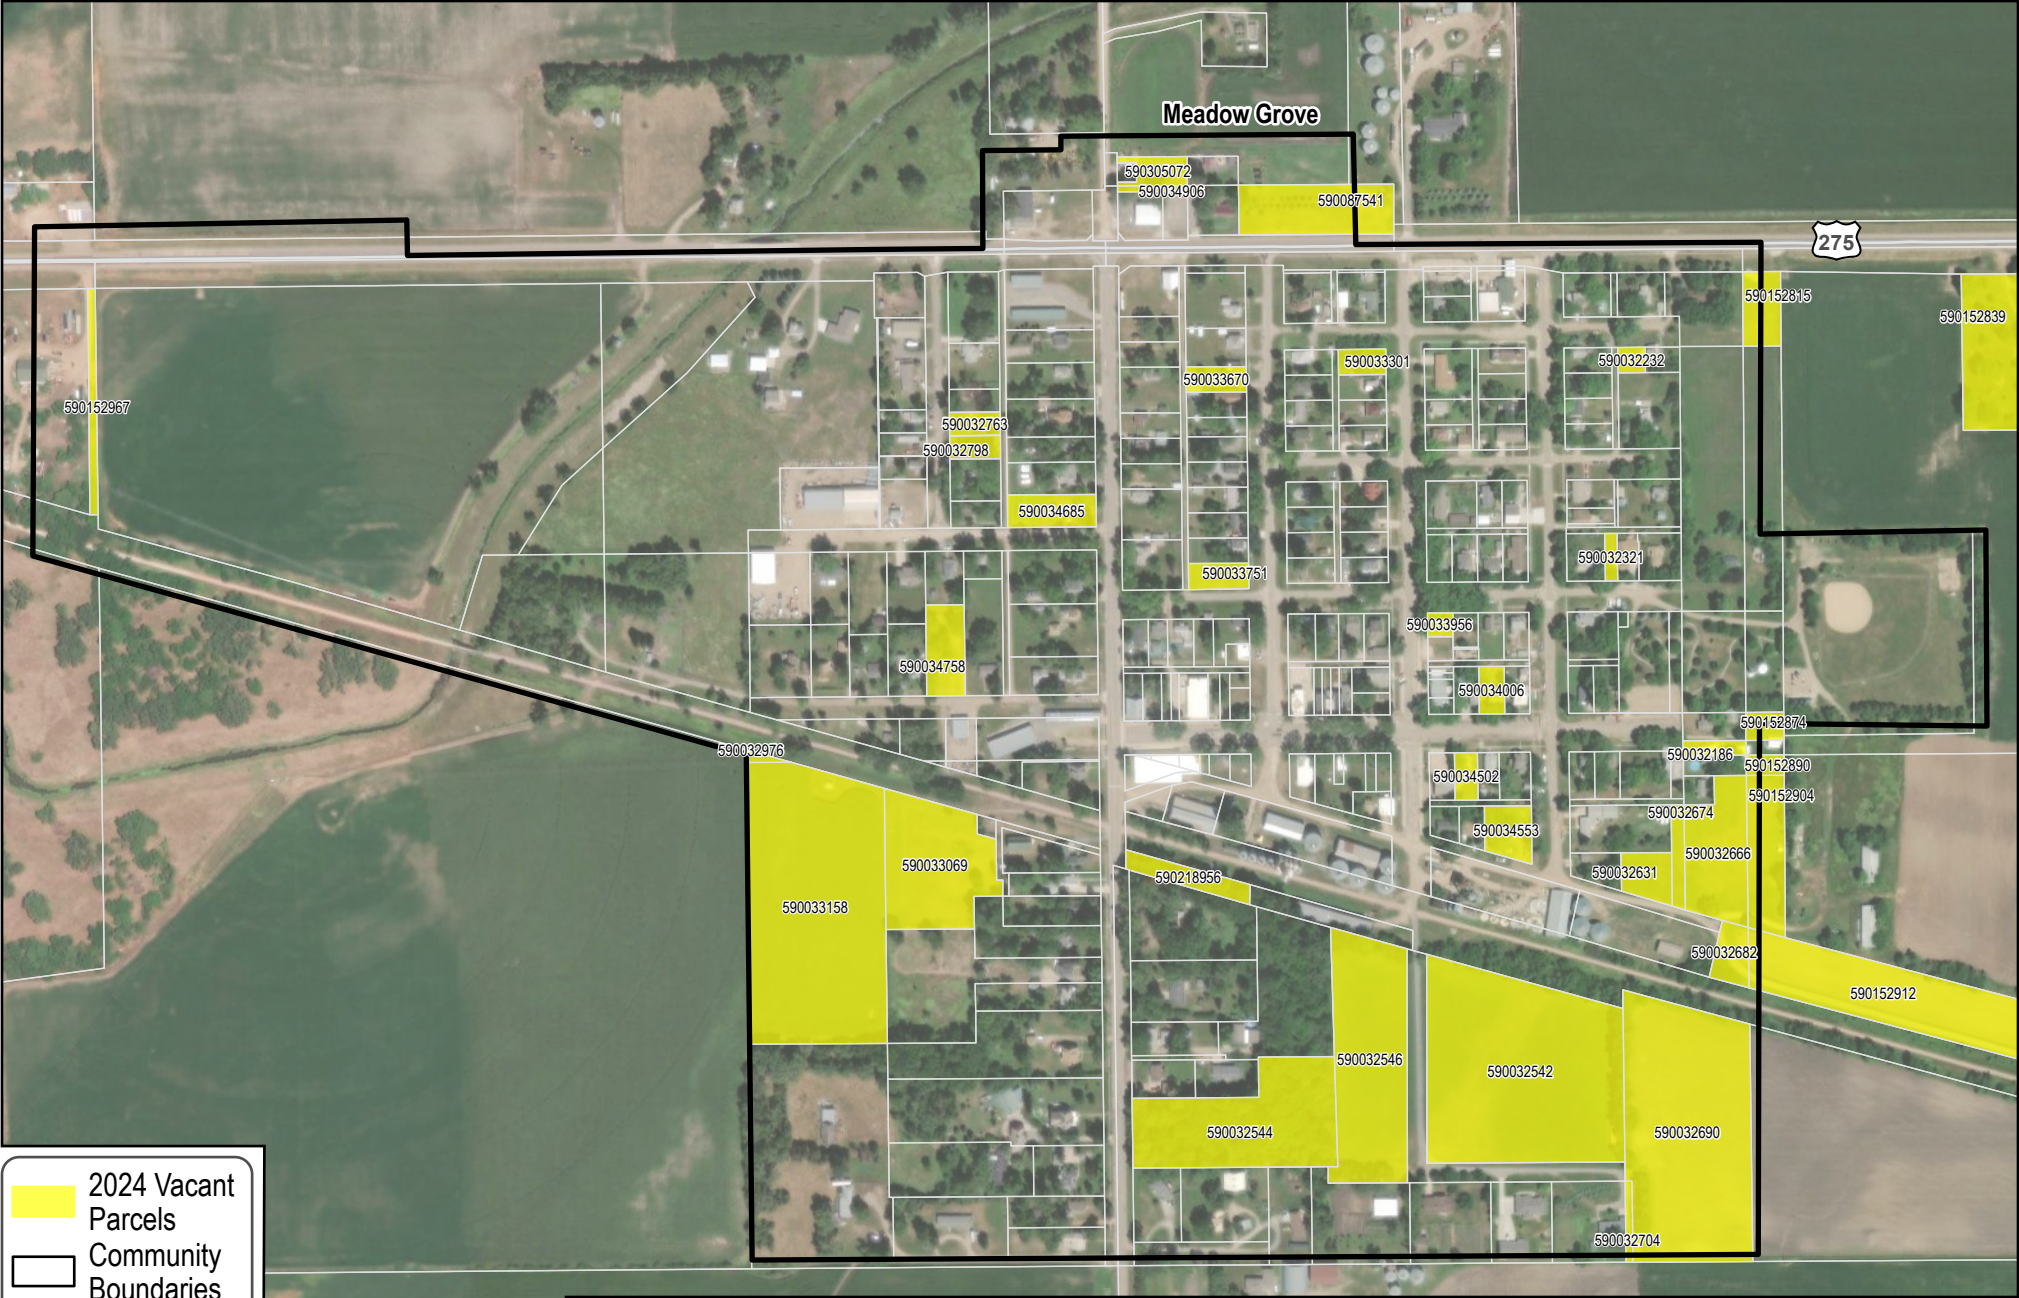

# Meadow Grove, NE

-  2024 Vacant Parcels
-  Community Boundaries
-  County Boundaries

**Vacant Parcels**  
**37**

The 2024 Vacant Parcels include residential or commercial lots with a status of "unimproved."

The latest imagery available in the region was captured in 2024 and the earliest was captured in 2020.