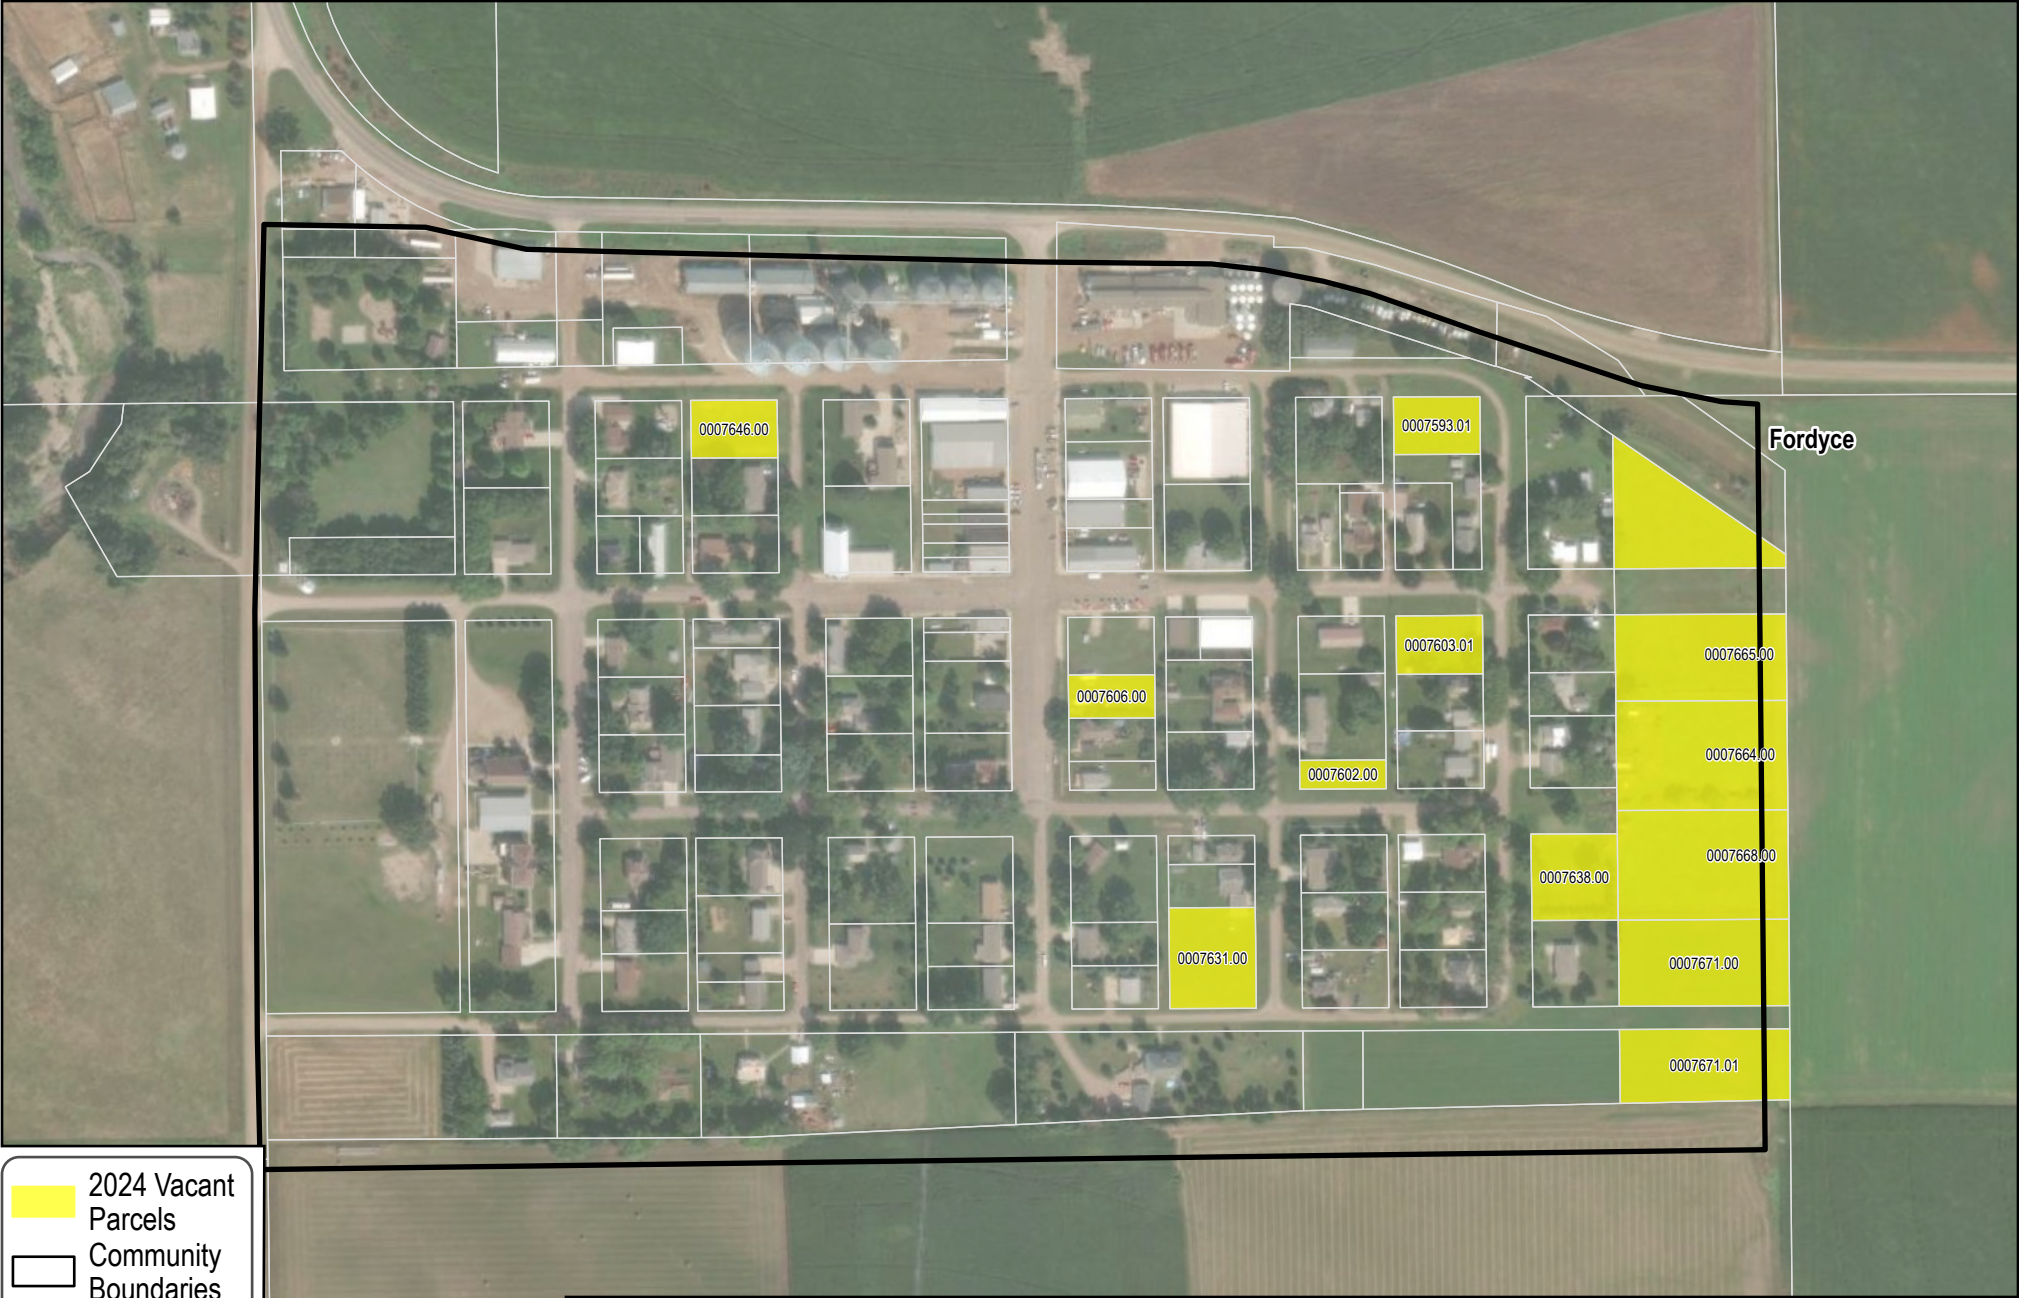

Fordyce, NE

-  2024 Vacant Parcels
-  Community Boundaries
-  County Boundaries

Vacant Parcels
12

The 2024 Vacant Parcels include residential or commercial lots with a status of "unimproved."

The latest imagery available in the region was captured in 2024 and the earliest was captured in 2020.