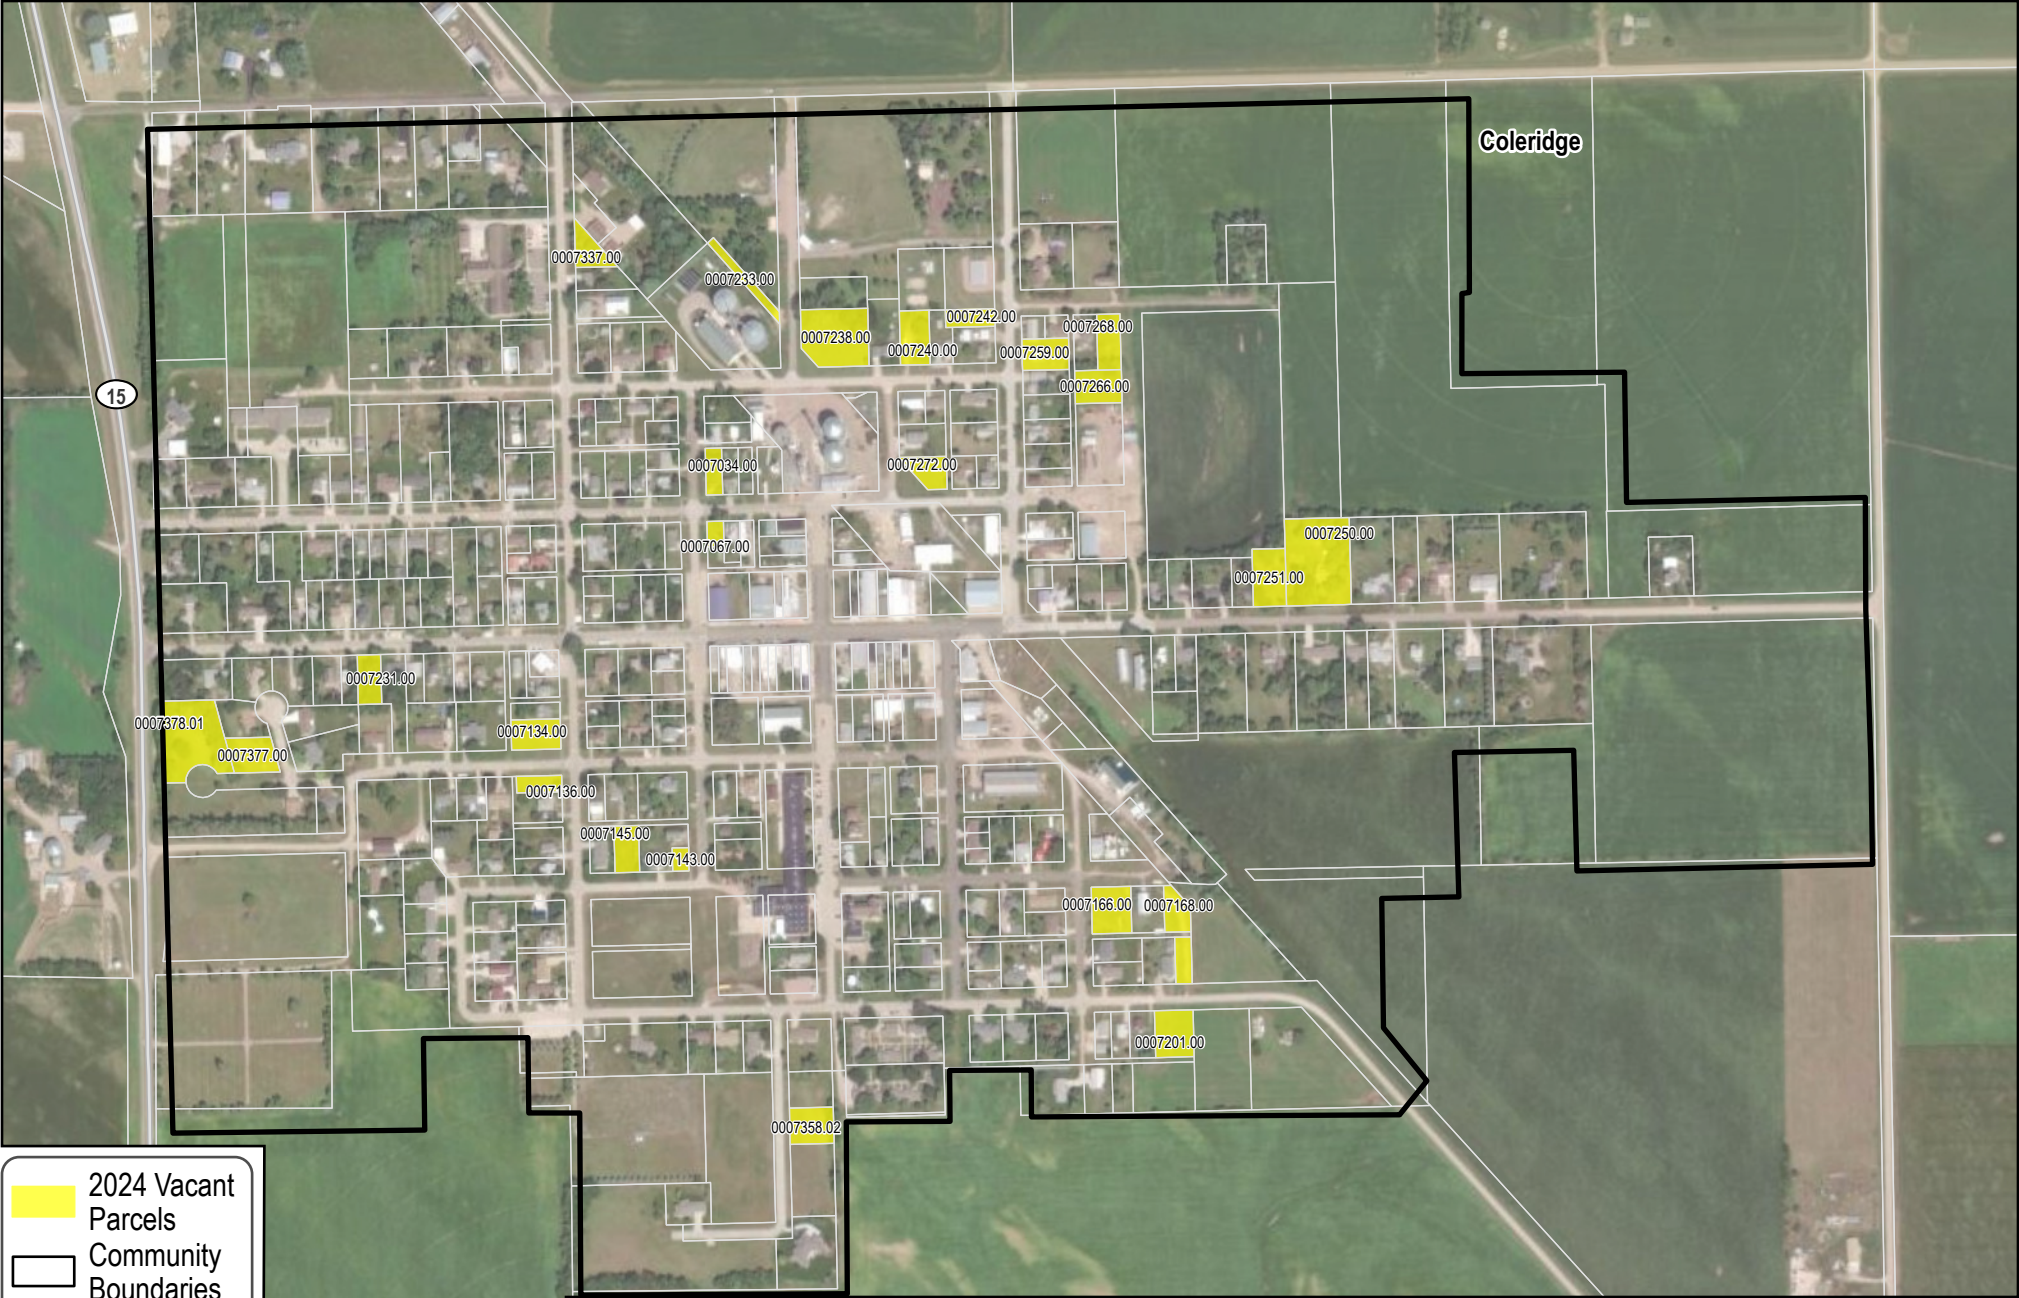

Coleridge, NE

- 2024 Vacant Parcels
- Community Boundaries
- County Boundaries

Vacant Parcels
24

The 2024 Vacant Parcels include residential or commercial lots with a status of "unimproved."

The latest imagery available in the region was captured in 2024 and the earliest was captured in 2020.