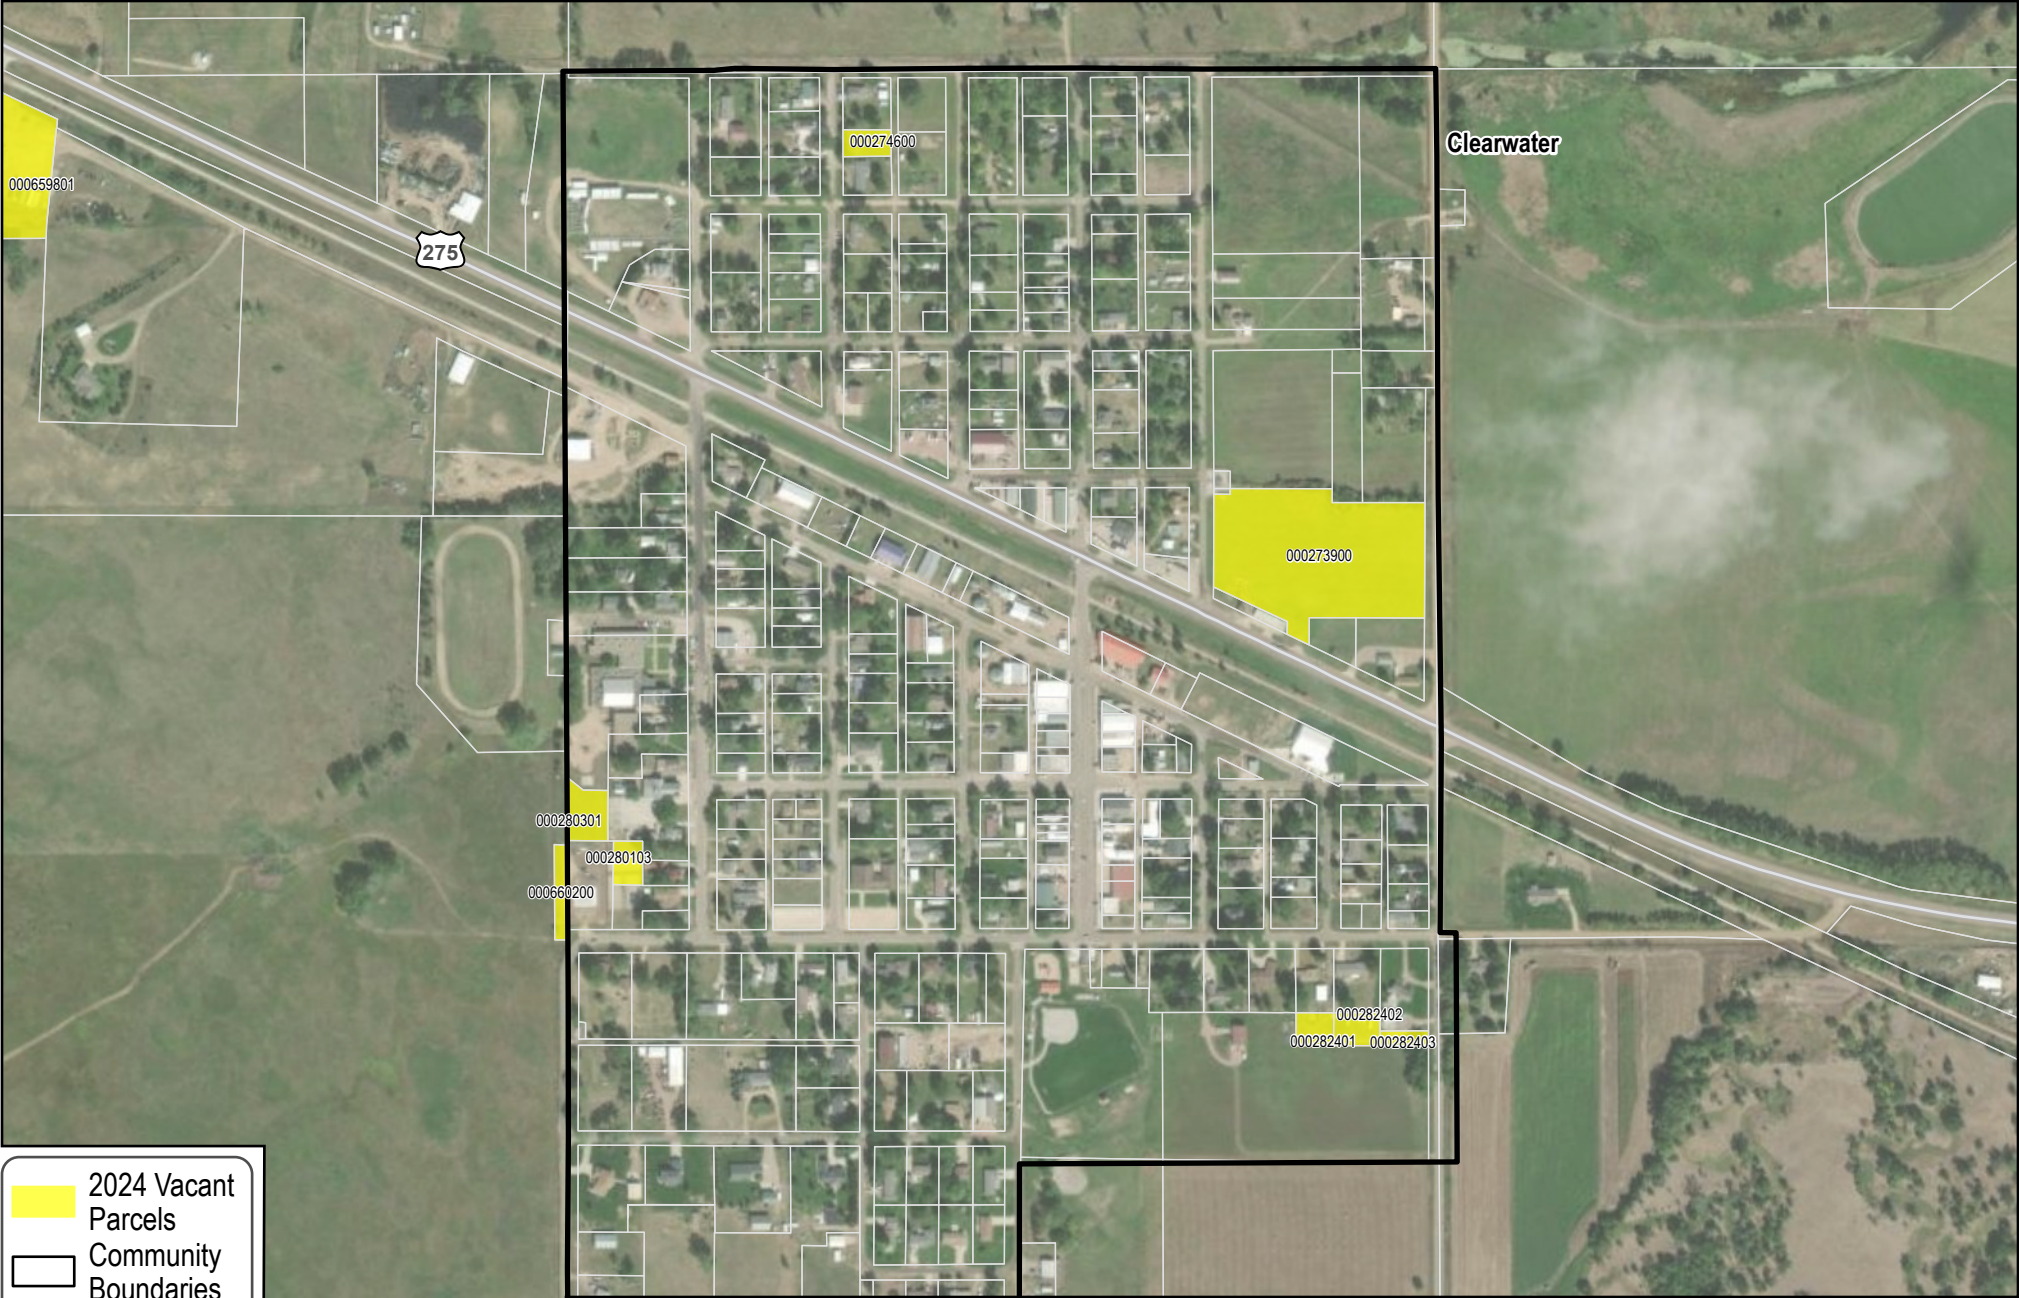

Clearwater, NE

-  2024 Vacant Parcels
-  Community Boundaries
-  County Boundaries

Vacant Parcels 9

The 2024 Vacant Parcels include residential or commercial lots with a status of "unimproved."

The latest imagery available in the region was captured in 2024 and the earliest was captured in 2020.