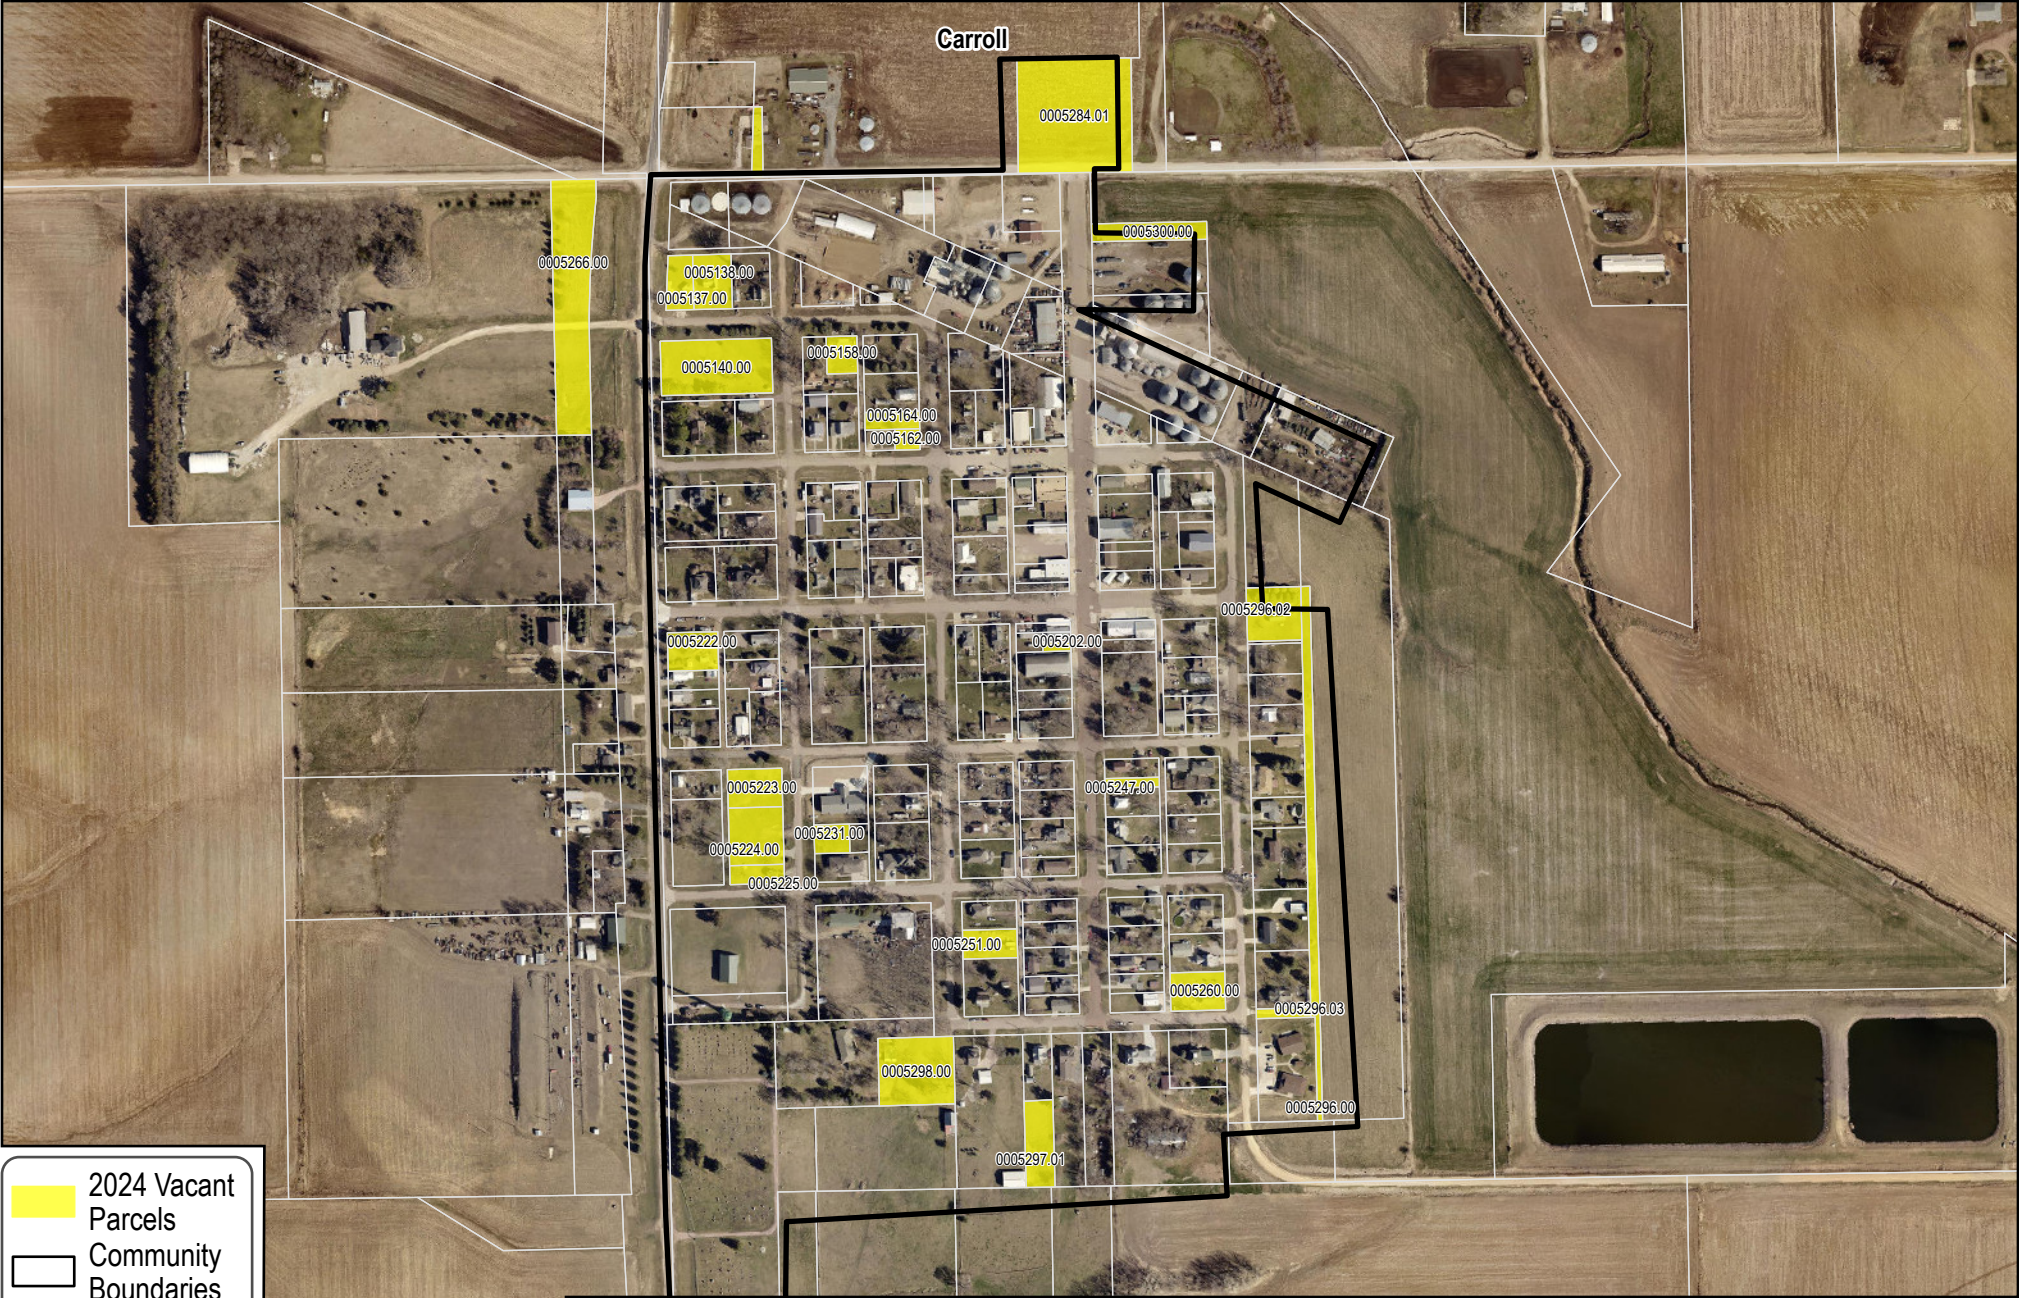

Carroll, NE

- 2024 Vacant Parcels
- Community Boundaries
- County Boundaries

Vacant Parcels 23

The 2024 Vacant Parcels include residential or commercial lots with a status of "unimproved."

The latest imagery available in the region was captured in 2024 and the earliest was captured in 2020.