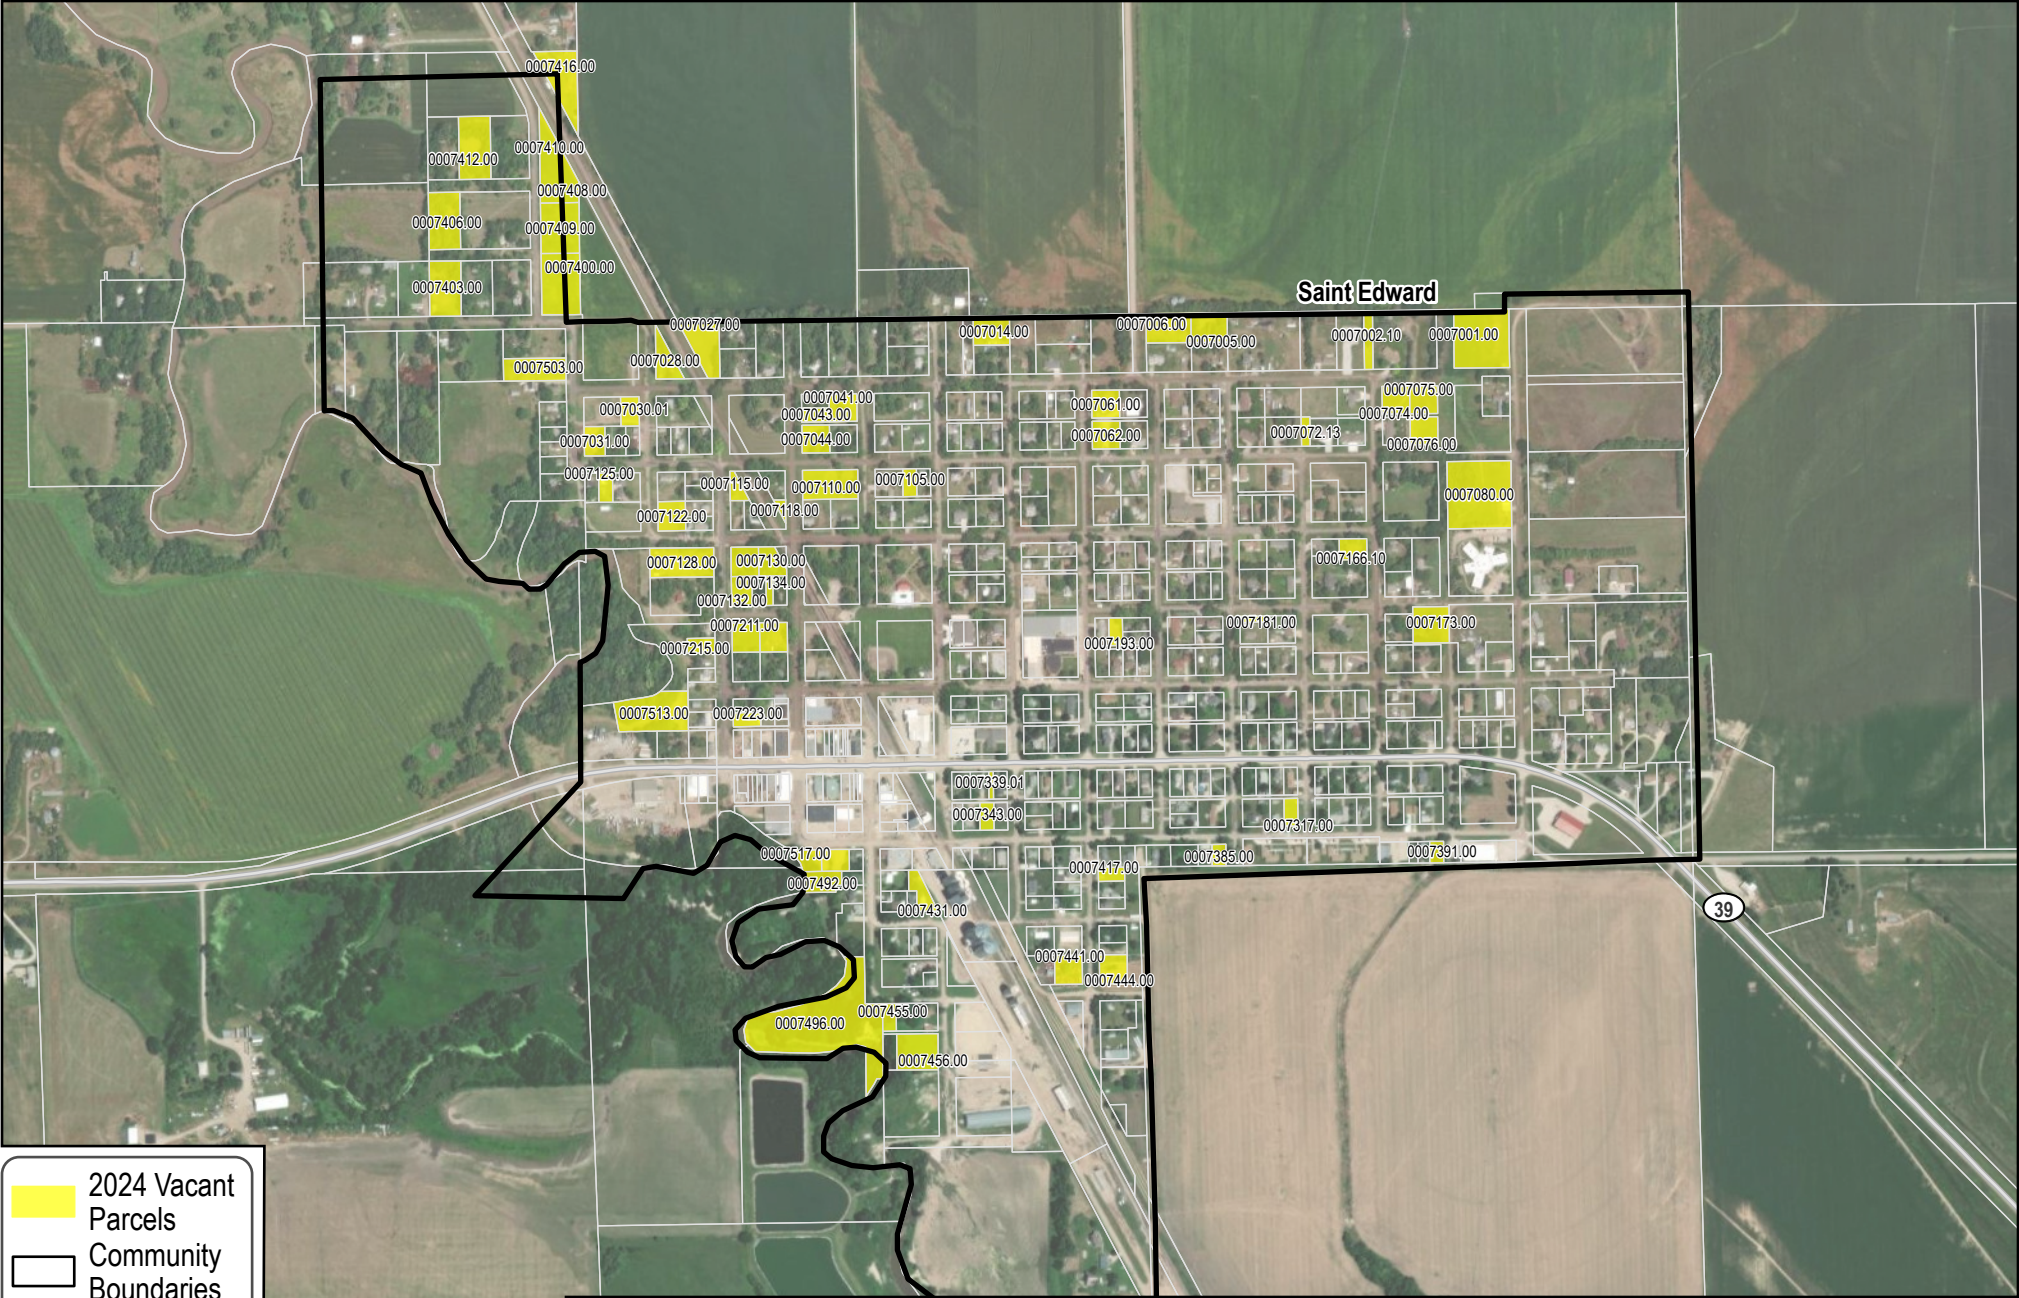

Saint Edward, NE

- 2024 Vacant Parcels
- Community Boundaries
- County Boundaries

Vacant Parcels
63

The 2024 Vacant Parcels include residential or commercial lots with a status of "unimproved."

The latest imagery available in the region was captured in 2024 and the earliest was captured in 2020.