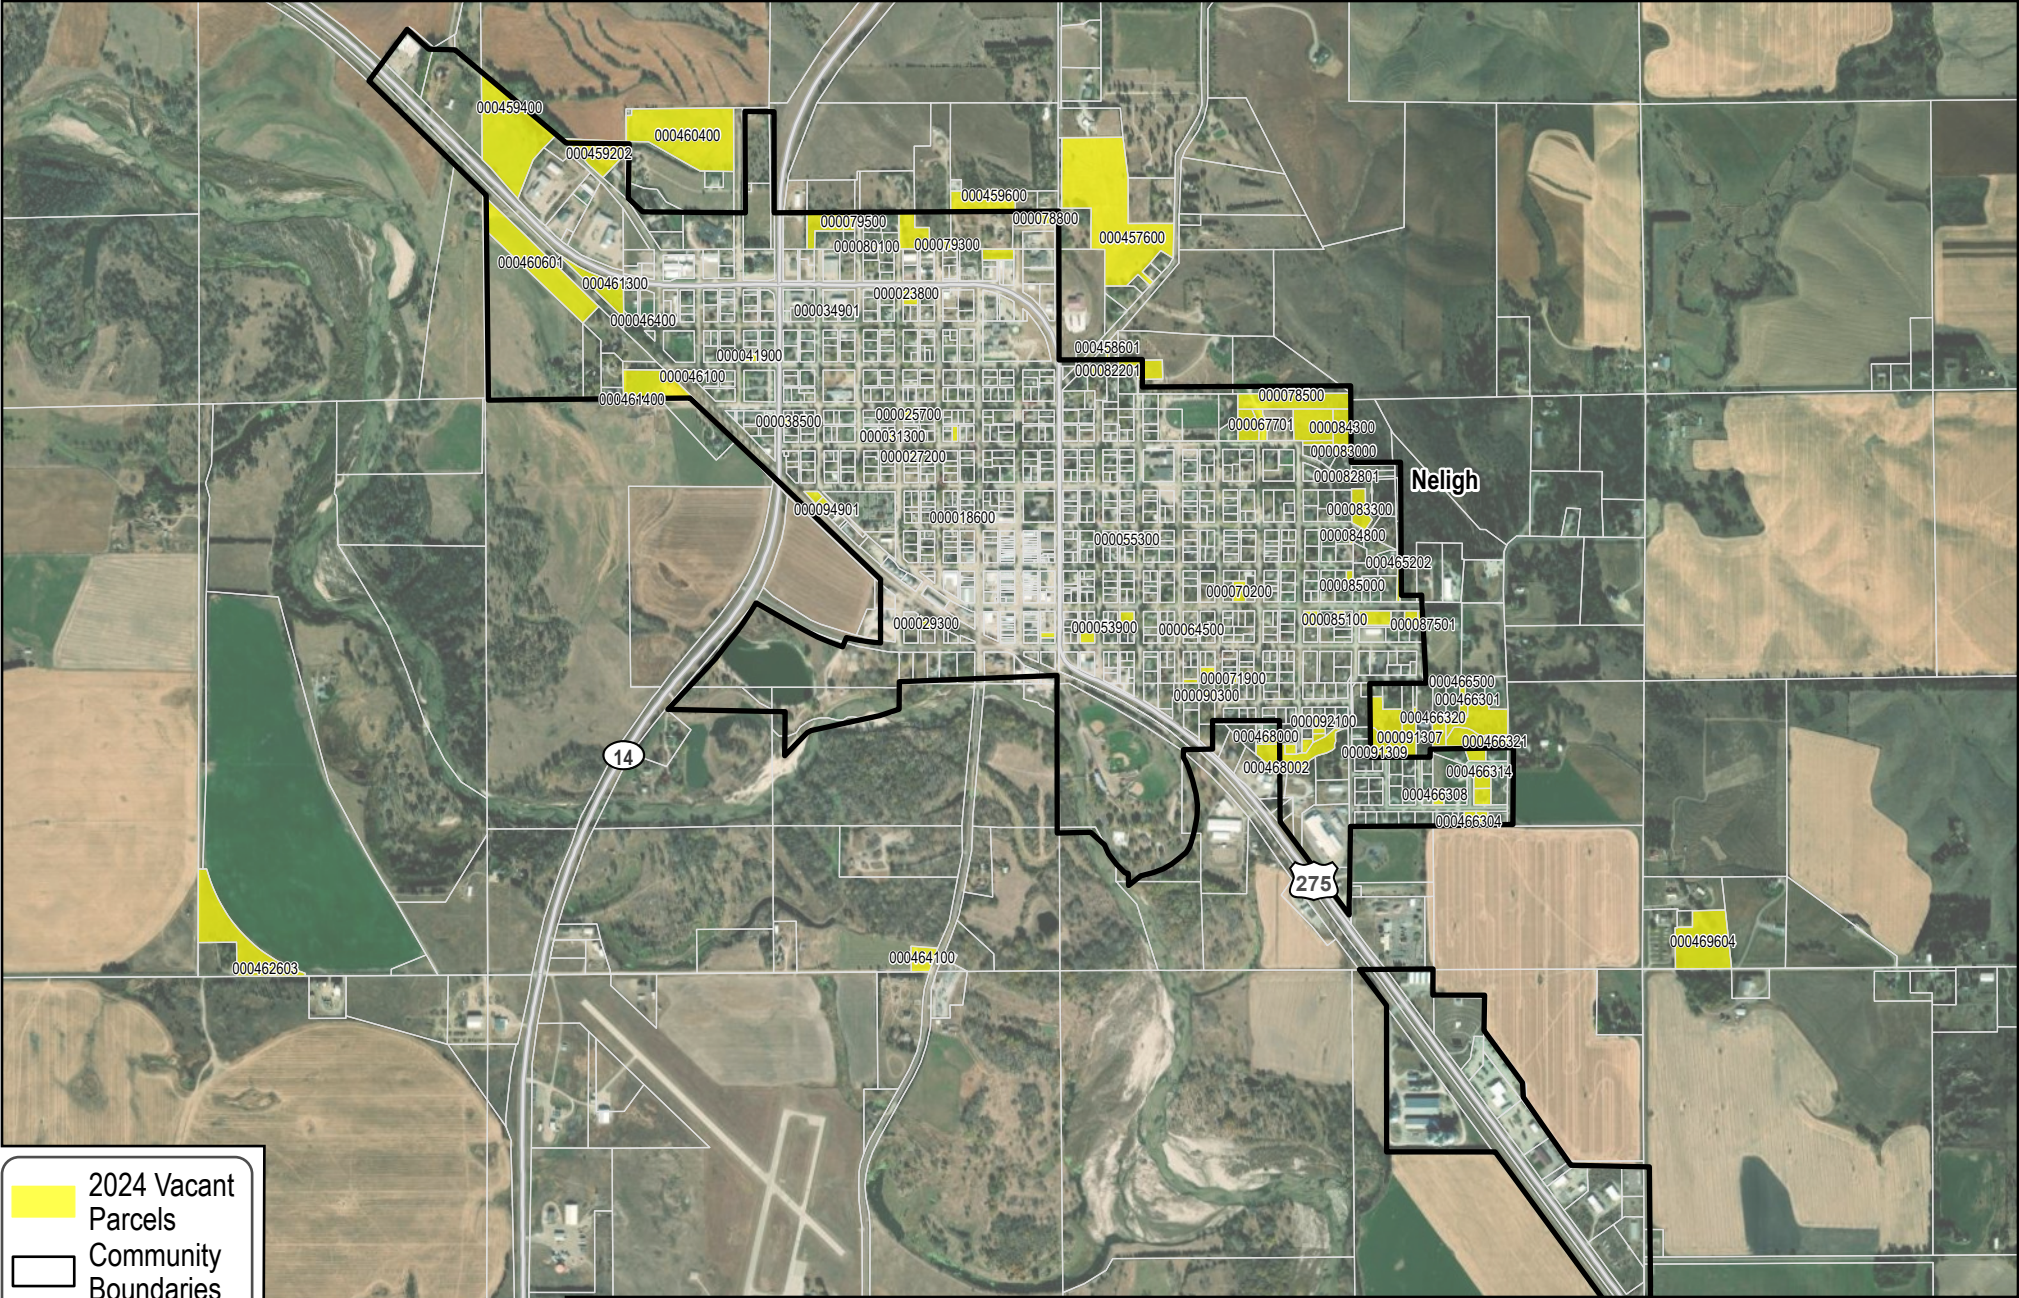

Neligh, NE

- 2024 Vacant Parcels
- Community Boundaries
- County Boundaries

Vacant Parcels
91

The 2024 Vacant Parcels include residential or commercial lots with a status of "unimproved."

The latest imagery available in the region was captured in 2024 and the earliest was captured in 2020.