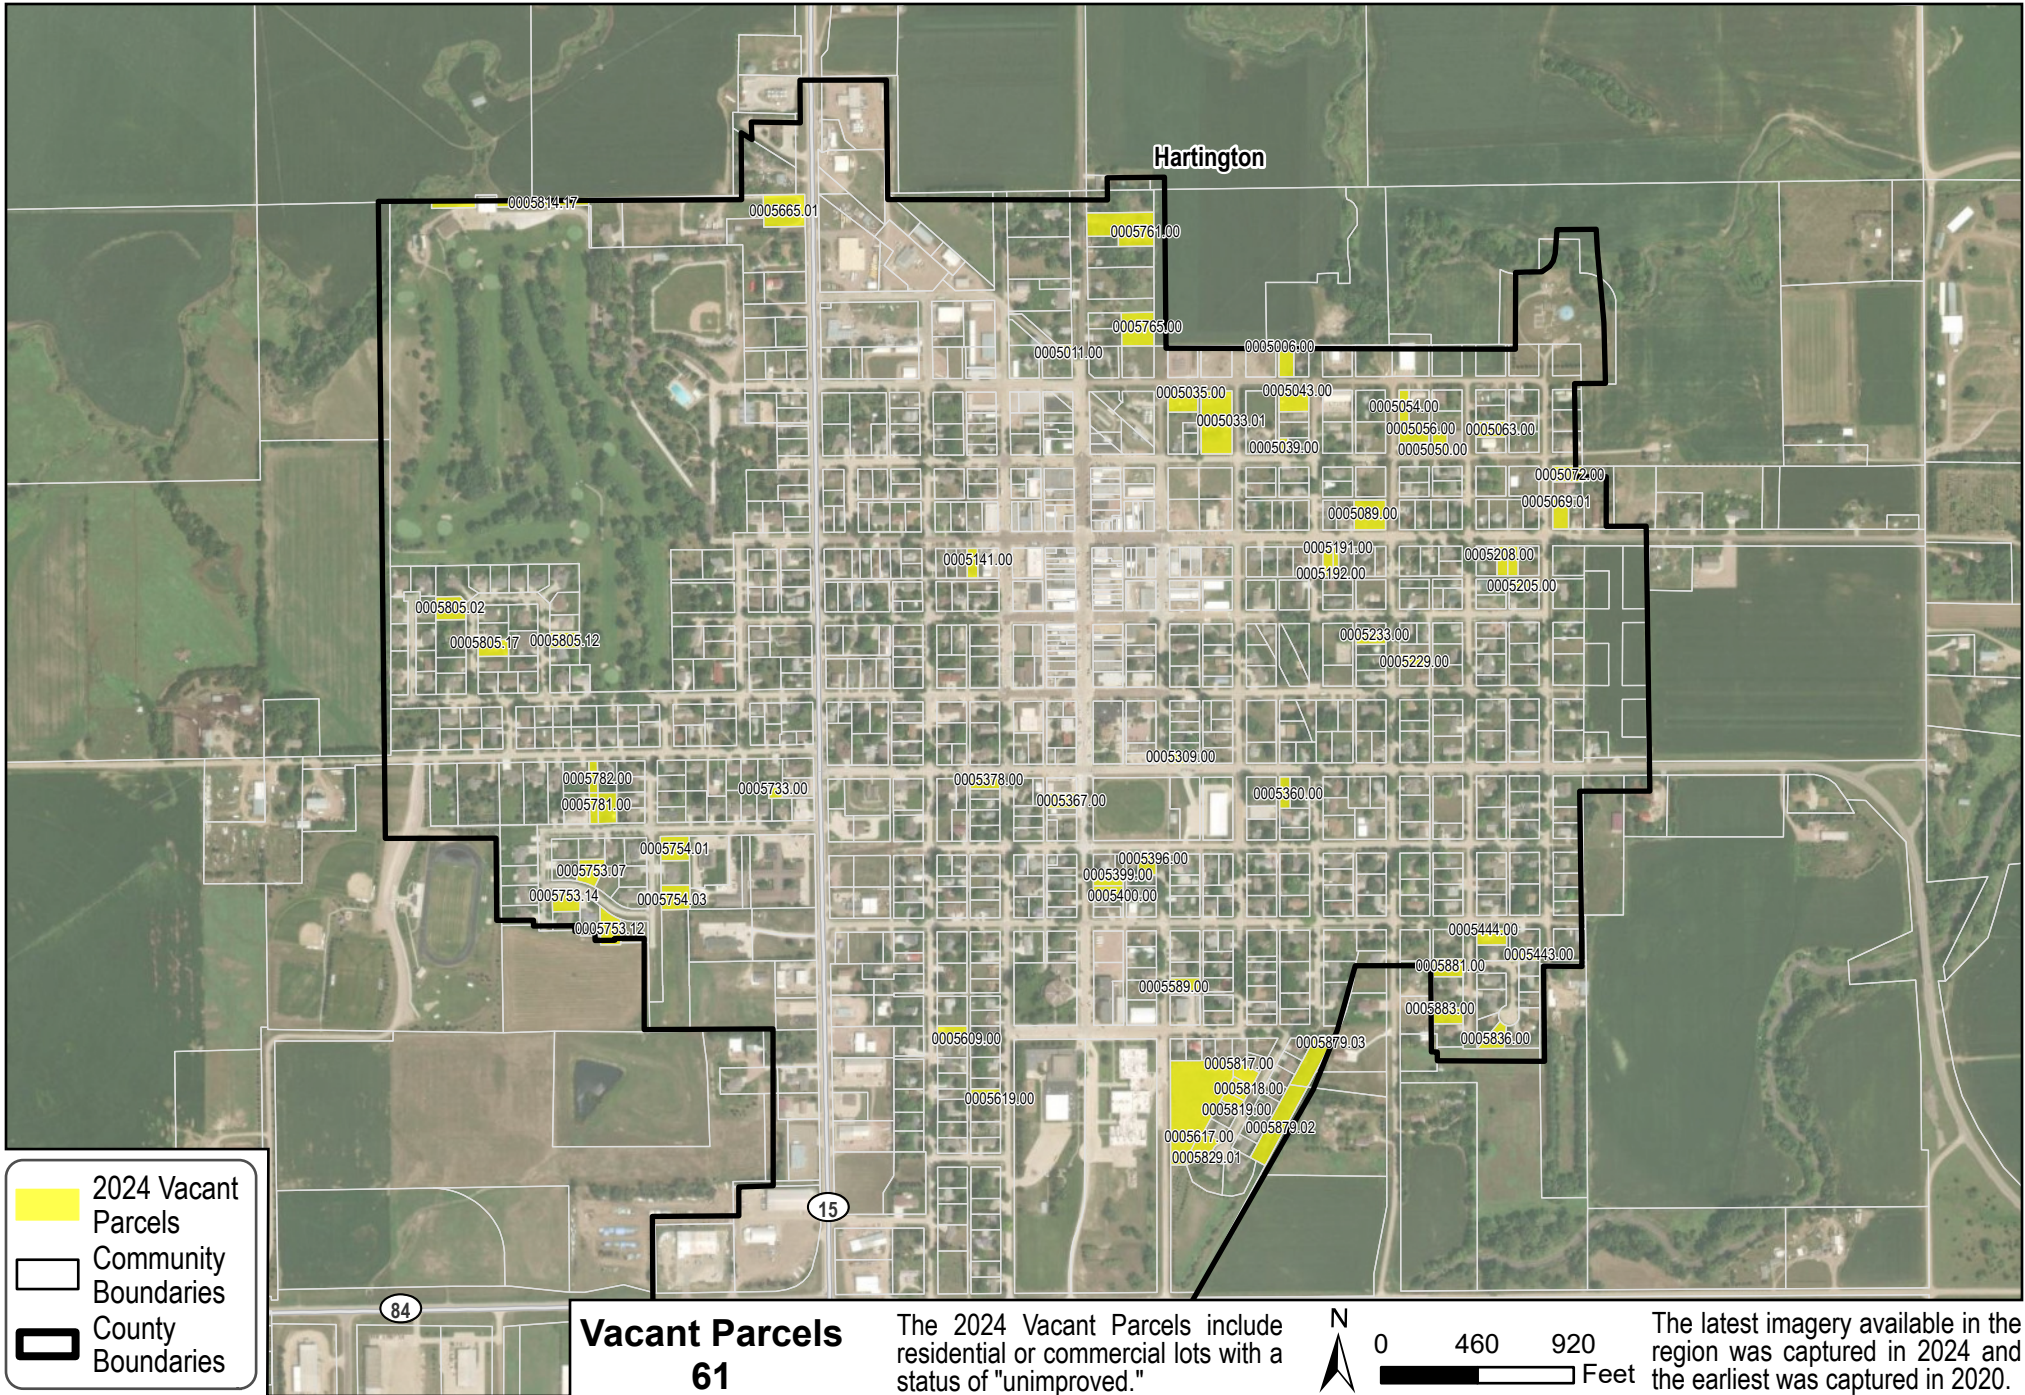

Hartington, NE

- 2024 Vacant Parcels
- Community Boundaries
- County Boundaries

Vacant Parcels
61

The 2024 Vacant Parcels include residential or commercial lots with a status of "unimproved."

The latest imagery available in the region was captured in 2024 and the earliest was captured in 2020.