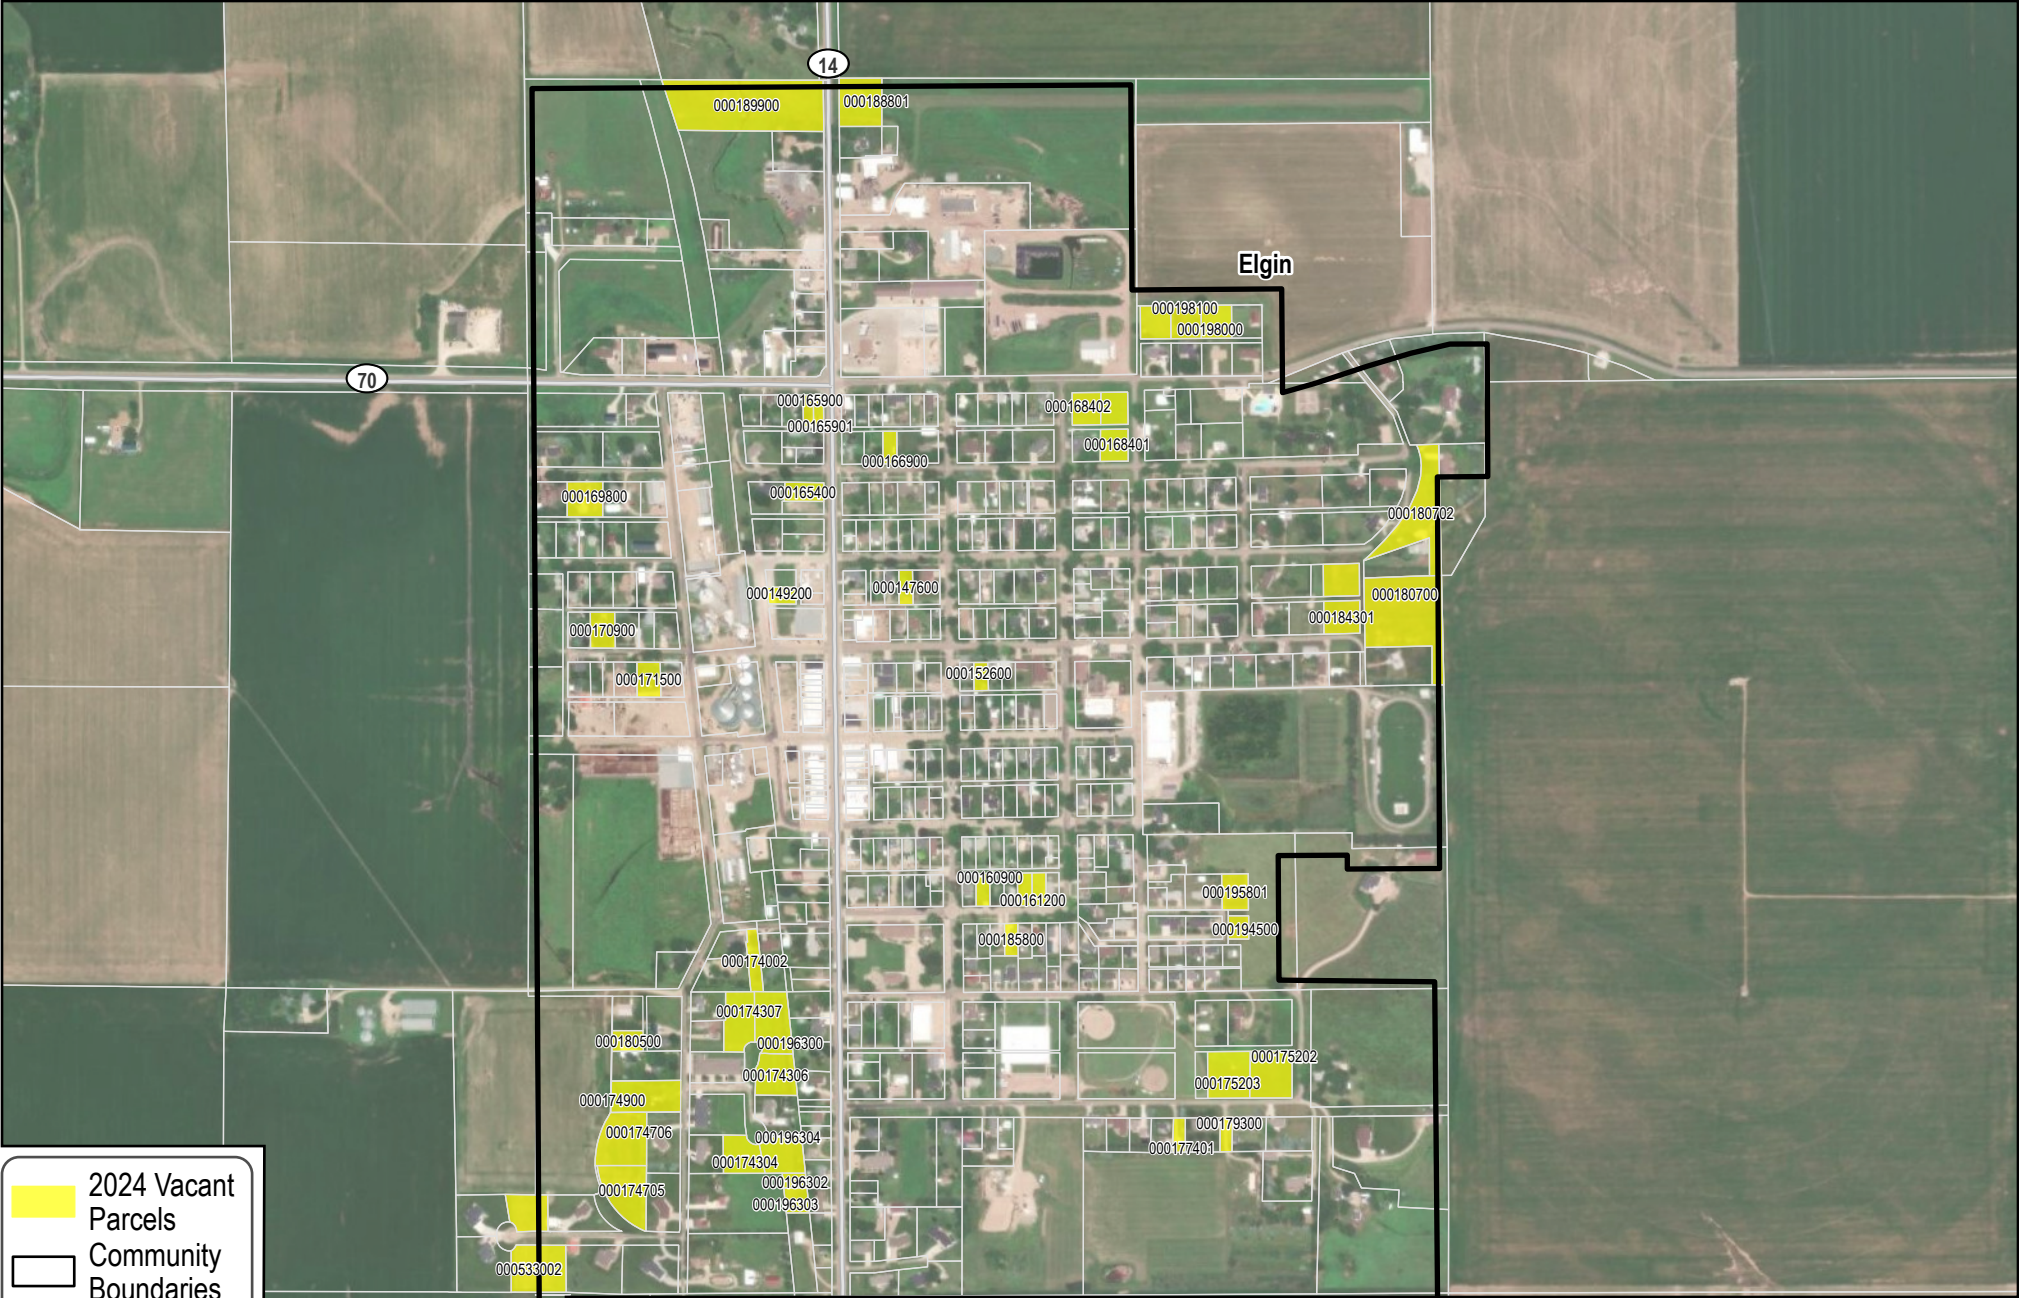

Elgin, NE

Northeast Region Housing Analysis

- 2024 Vacant Parcels
- Community Boundaries
- County Boundaries

**Vacant Parcels
43**

The 2024 Vacant Parcels include residential or commercial lots with a status of "unimproved."

The latest imagery available in the region was captured in 2024 and the earliest was captured in 2020.