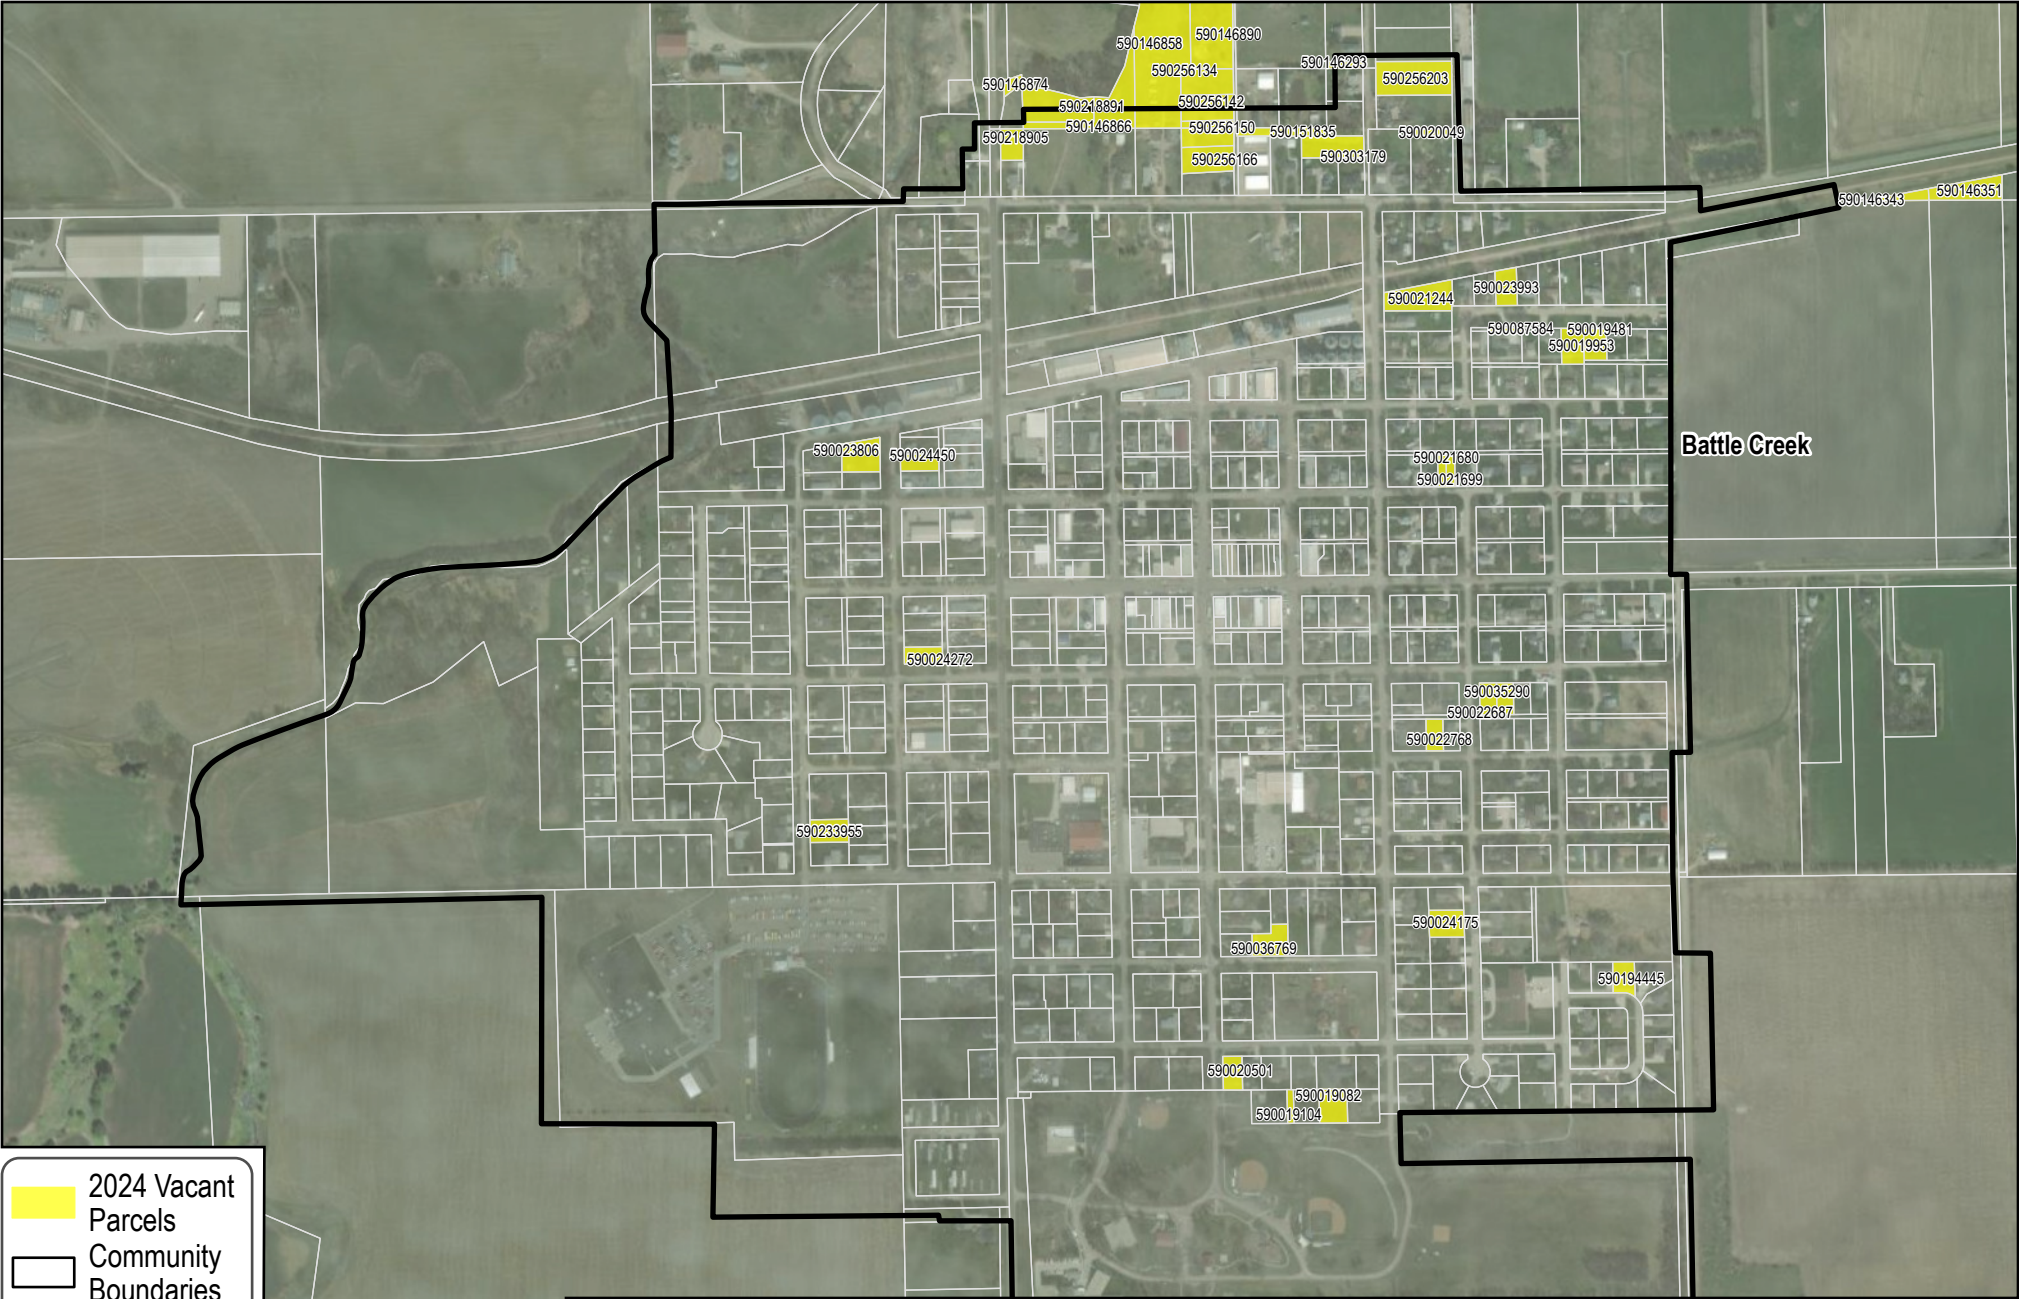

Battle Creek, NE

- 2024 Vacant Parcels
- Community Boundaries
- County Boundaries

Vacant Parcels
39

The 2024 Vacant Parcels include residential or commercial lots with a status of "unimproved."

The latest imagery available in the region was captured in 2024 and the earliest was captured in 2020.